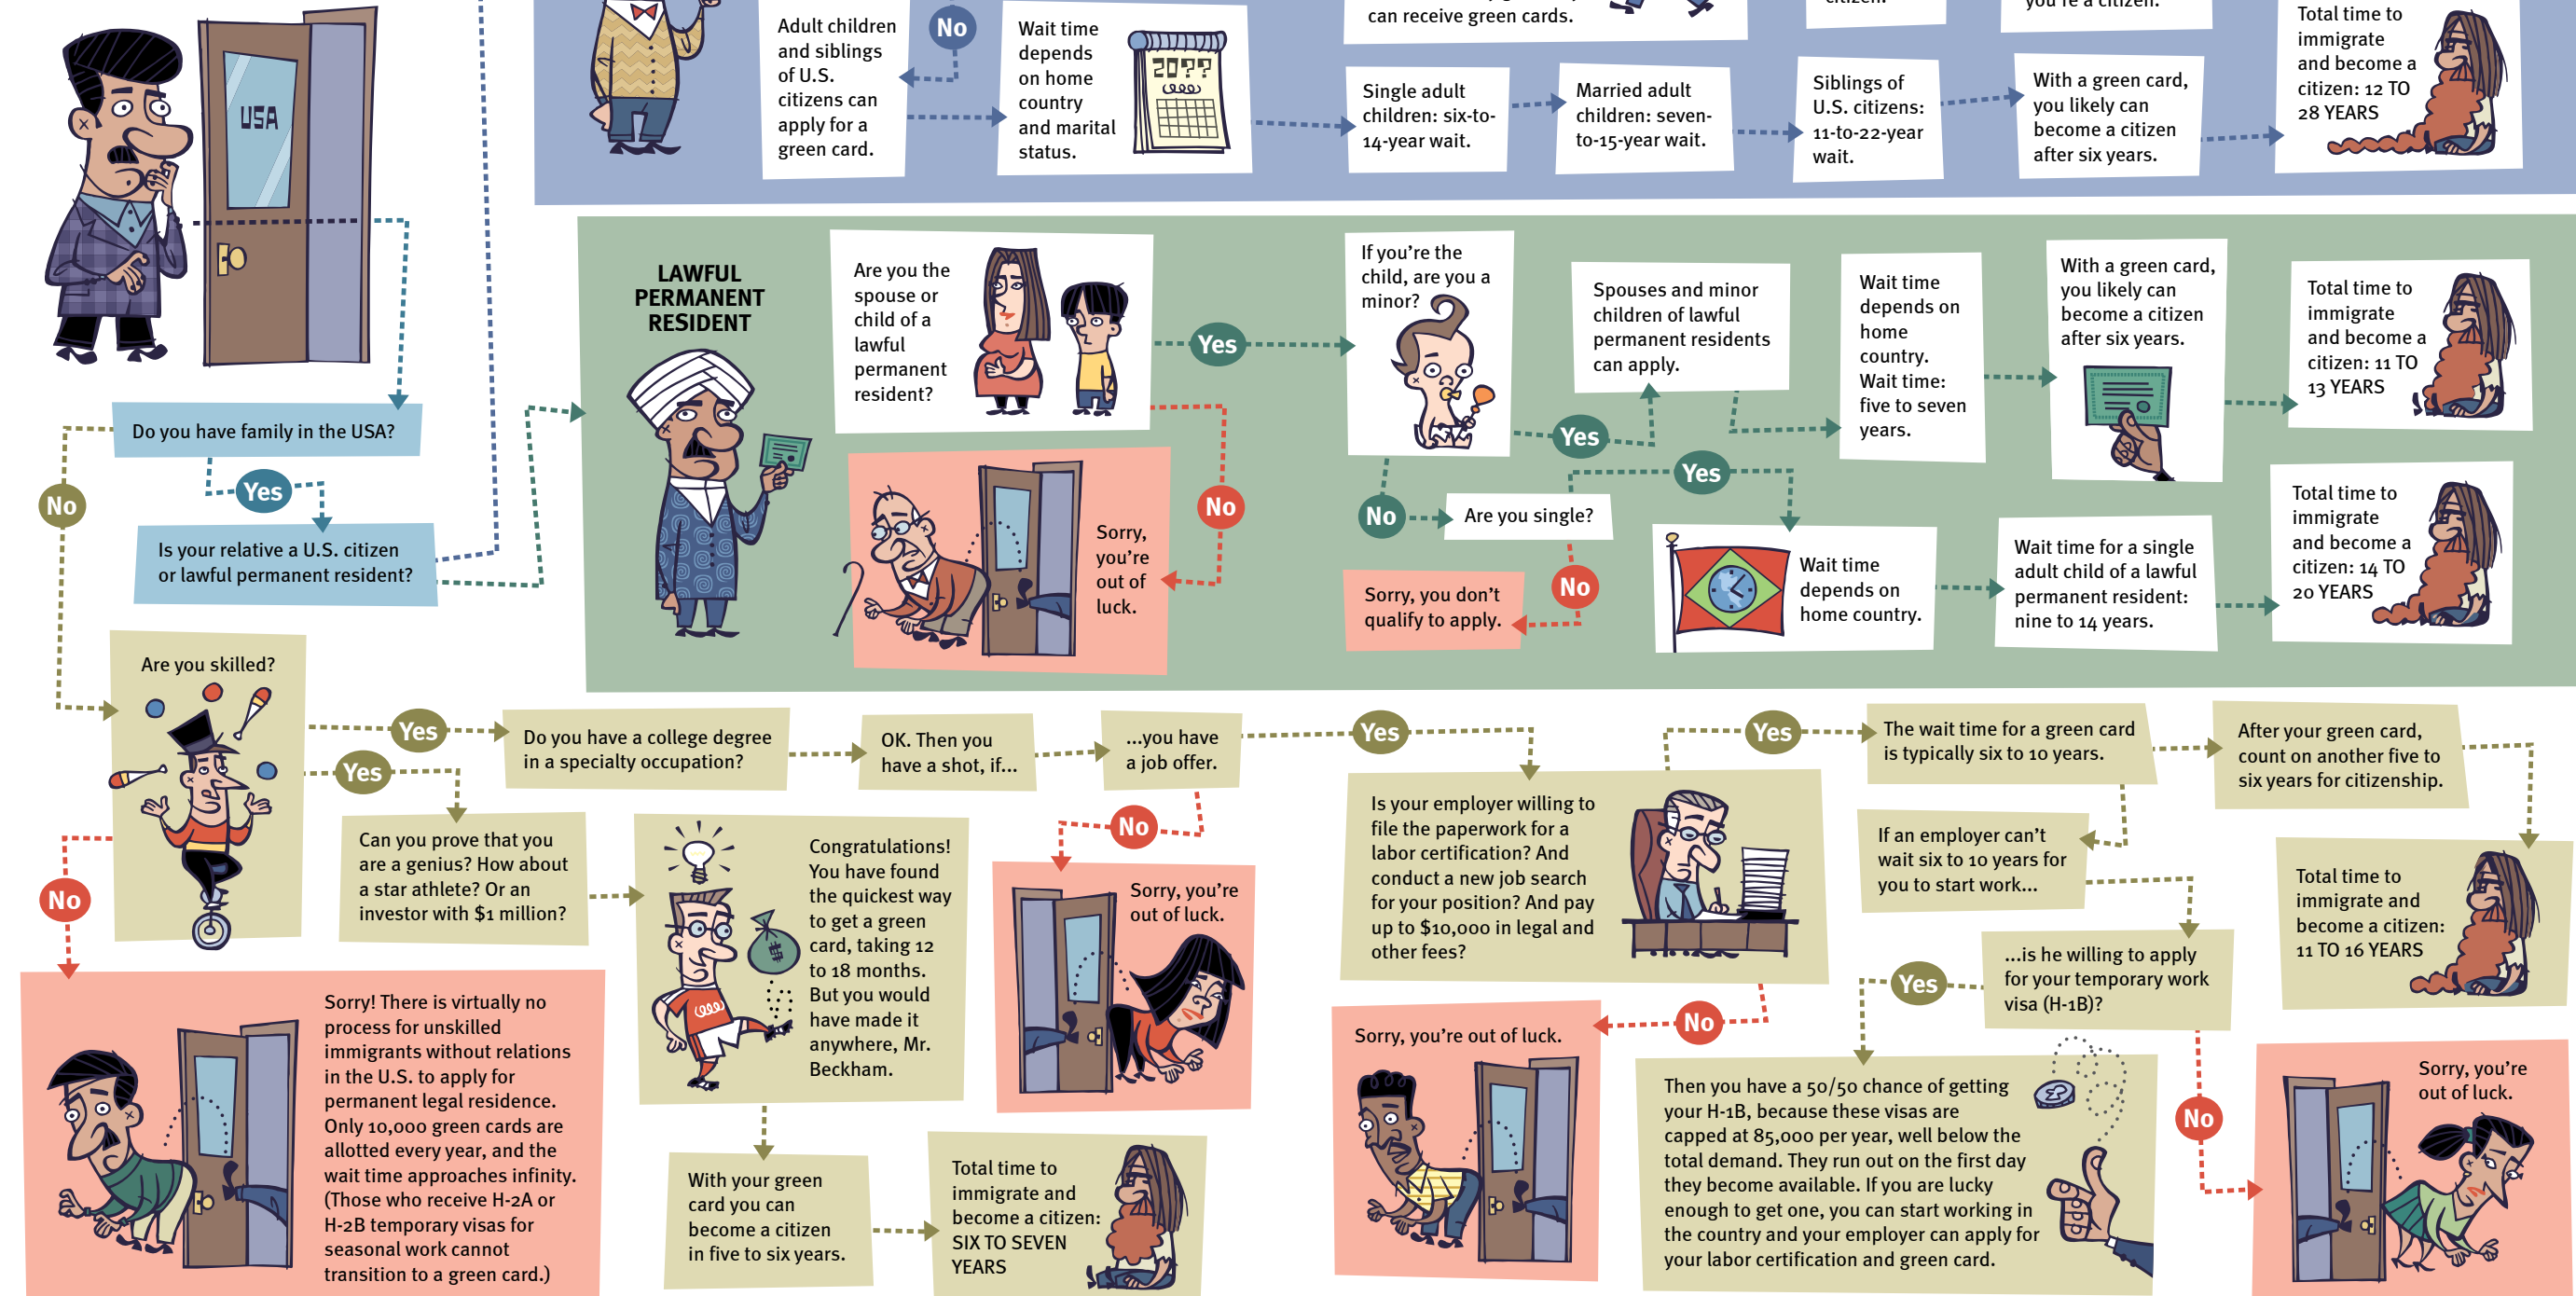

What Part of Legal Immigration Don't You Understand?

Mike Flynn and Shikha Dalnia

Illustrated by Terry Colon

Opponents of illegal immigration are fond of telling foreigners to "get in line" before coming to work in America. But what does that line actually look like, and how many years (or decades) does it take to get through? Try it yourself!

(Flynn is director of government affairs and Dalnia is a senior policy analyst at Reason Foundation. This chart was developed by Reason Foundation in collaboration with the National Foundation for American Policy.)